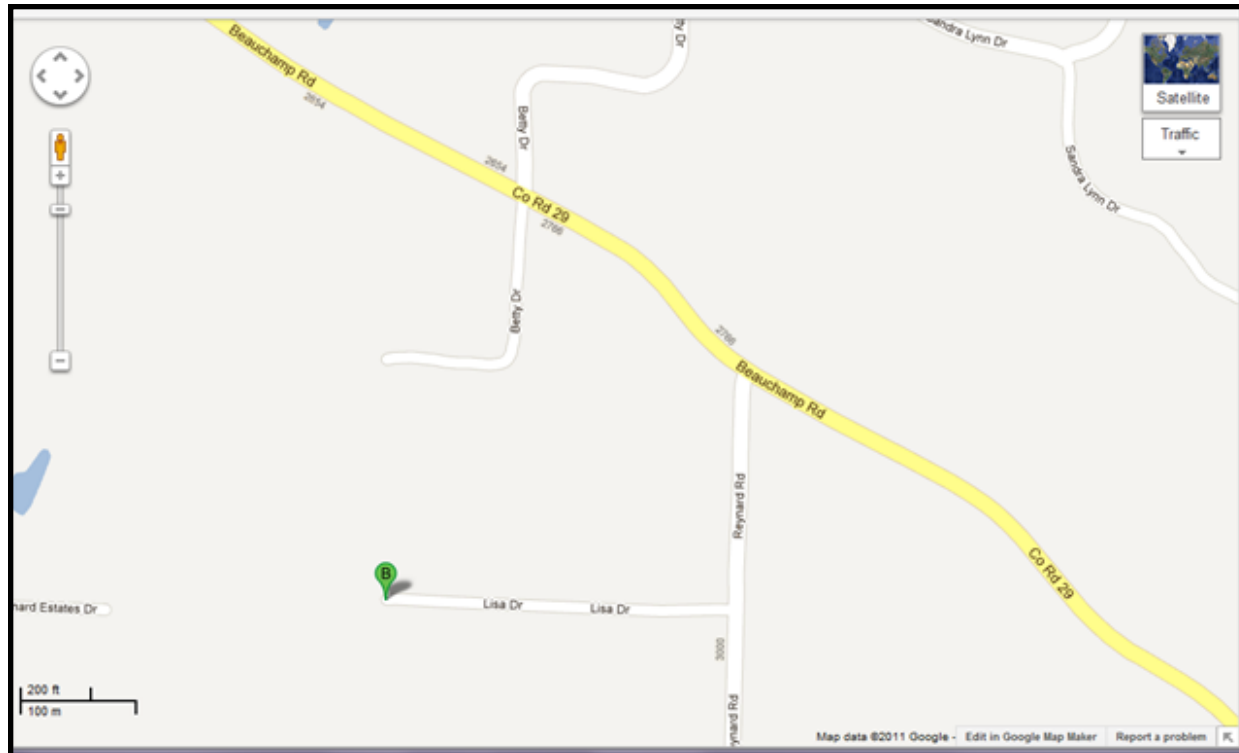

PERRY D.'S ADDRESS

20501 LISA DRIVE
LITTLE ROCK, AR 72210

CONTACT: SAM J. 501-269-1320 OR STEVEN H. 501-541-5469

FROM CANTRELL IN LITTLE ROCK:

- Turn **RIGHT** onto **CANTRELL RD**
- Turn **RIGHT** to merge onto **I-430 S**
- Take Exit 4 toward **AR-300 E**
- Merge onto **COLONEL GLENN RD**
- Turn **LEFT** onto **LAWSON RD**
- Turn **RIGHT** onto **BEAUCHAMP RD/CO RD 29**
- Take the 3rd **LEFT** onto **REYNARD RD**
- Take the 1st **RIGHT** onto **LISA DR**
- -Destination will be on the **LEFT**